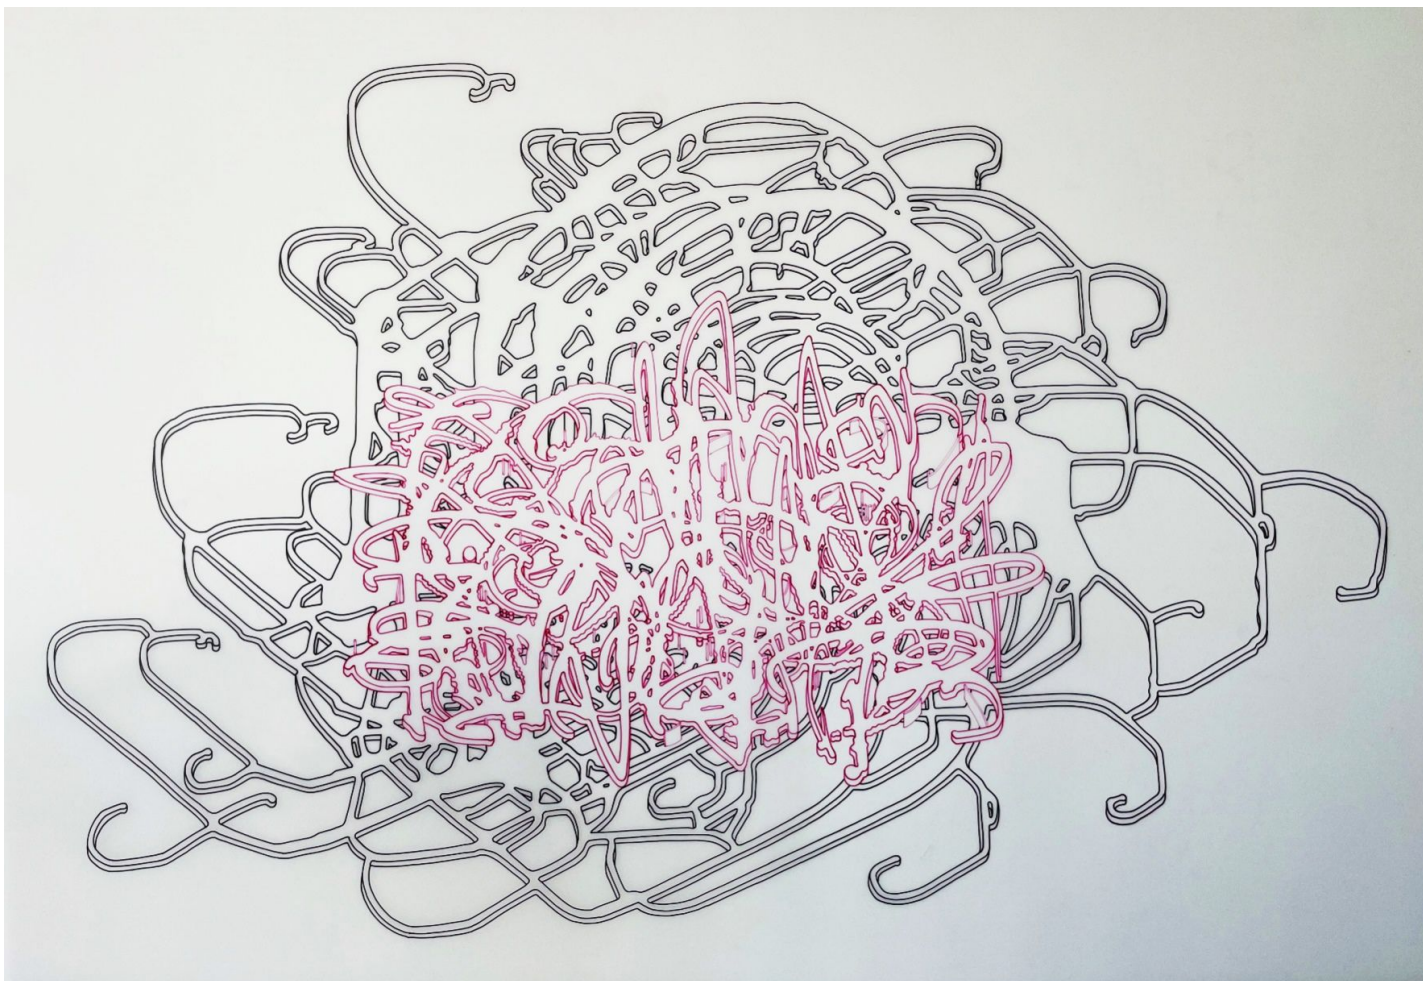

DIANA LOWENSTEIN
GALLERY

FELICE GRODIN, *topological love*, 2023
ink on mylar, 24 x 36 in. (61 x 91.4 cm)
FG--C0058