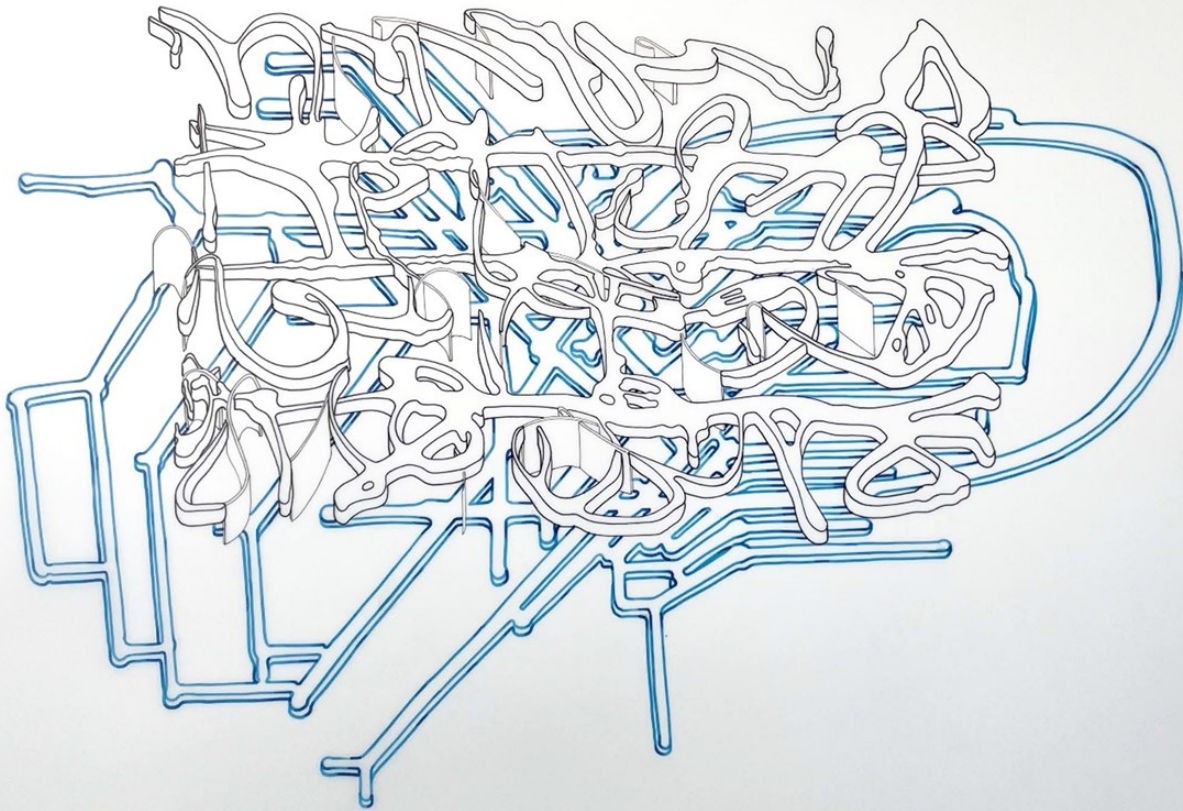

DIANA LOWENSTEIN
GALLERY

FELICE GRODIN, *scenic route*, 2023
freehand ink on mylar, 18 x 24 in. (45.7 x 61 cm)
FG--C0060